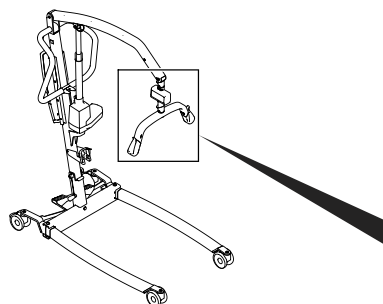

Installing the Wunder RS300 scale with SMARTLOCK®

This instruction is an extract from the service manual. The service manual is available in other languages and can be downloaded from the Invacare website. For more information contact the Invacare representative in your country.

Invacare Portugal, Lda
Rua Estrada Velha 949
4465-784 Leça do Balio
Portugal

Yes, you can.®

Installing the Wunder RS300 scale with a fixed spreader bar

This instruction is an extract from the service manual. The service manual is available in other languages and can be downloaded from the Invacare website. For more information contact the Invacare representative in your country.