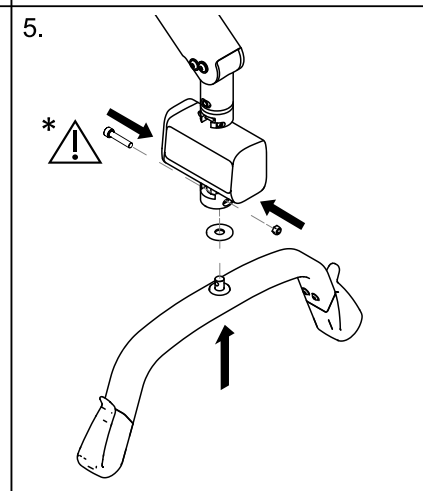

Installing the Wunder RS300 scale with SMARTLOCK®

This instruction is an extract from the service manual. The service manual is available in other languages and can be downloaded from the Invacare website. For more information contact the Invacare representative in your country.

Invacare Portugal, Lda
Rua Estrada Velha 949
4465-784 Leça do Balio
Portugal

Yes, you can.®

Installing the Wunder RS300 scale with a fixed spreader bar

This instruction is an extract from the service manual. The service manual is available in other languages and can be downloaded from the Invacare website. For more information contact the Invacare representative in your country.