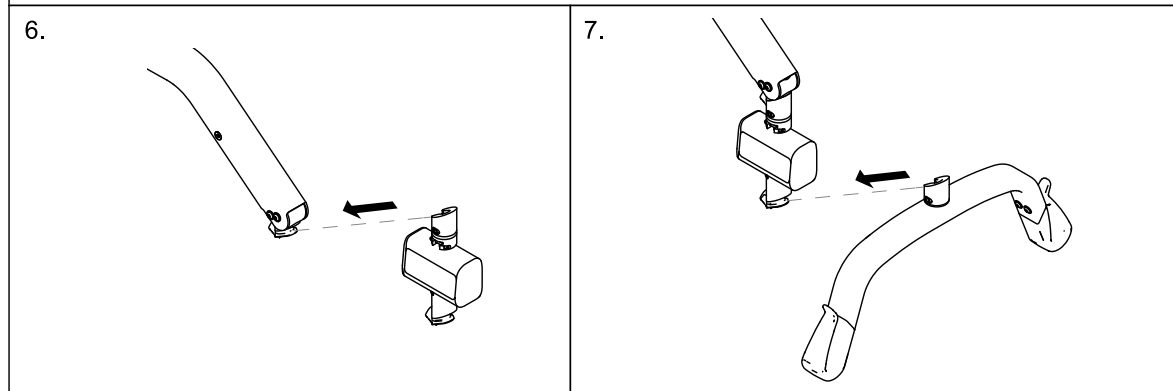

Installing the Wunder RS300 scale with SMARTLOCK®

This instruction is an extract from the service manual. The service manual is available in other languages and can be downloaded from the Invacare website. For more information contact the Invacare representative in your country.

Invacare Portugal, Lda
Rua Estrada Velha 949
4465-784 Leça do Balio
Portugal

Yes, you can.®

Installing the Wunder RS300 scale with a fixed spreader bar

This instruction is an extract from the service manual. The service manual is available in other languages and can be downloaded from the Invacare website. For more information contact the Invacare representative in your country.