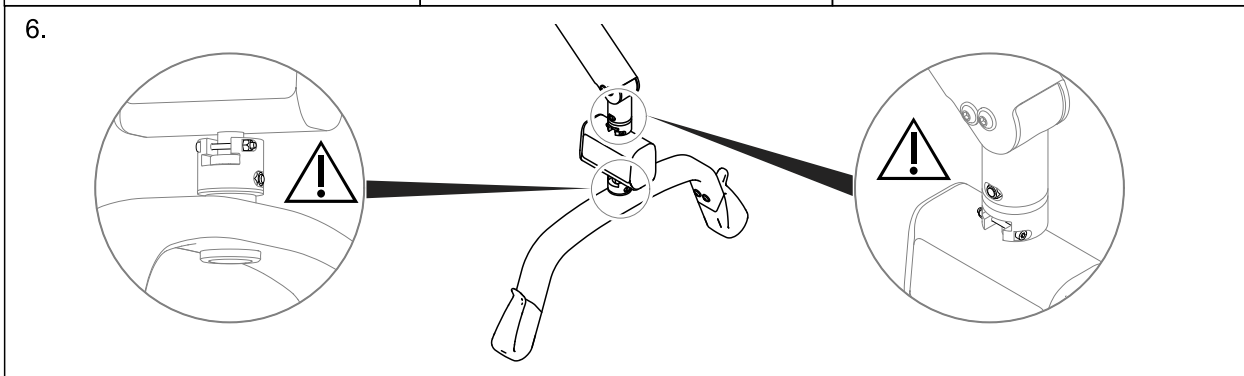

Installing the Wunder RS300 scale with SMARTLOCK®

This instruction is an extract from the service manual. The service manual is available in other languages and can be downloaded from the Invacare website. For more information contact the Invacare representative in your country.

Invacare Portugal, Lda
Rua Estrada Velha 949
4465-784 Leça do Balio
Portugal

Yes, you can.®

Installing the Wunder RS300 scale with a fixed spreader bar

This instruction is an extract from the service manual. The service manual is available in other languages and can be downloaded from the Invacare website. For more information contact the Invacare representative in your country.