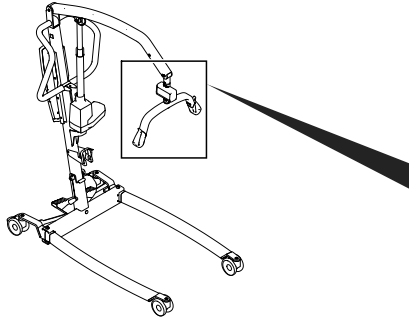

Installing the Wunder RS300 scale with SMARTLOCK®

This instruction is an extract from the service manual. The service manual is available in other languages and can be downloaded from the Invacare website. For more information contact the Invacare representative in your country.

Invacare Portugal, Lda
Rua Estrada Velha 949
4465-784 Leça do Balio
Portugal

Yes, you can.®

Installing the Wunder RS300 scale with a fixed spreader bar

This instruction is an extract from the service manual. The service manual is available in other languages and can be downloaded from the Invacare website. For more information contact the Invacare representative in your country.