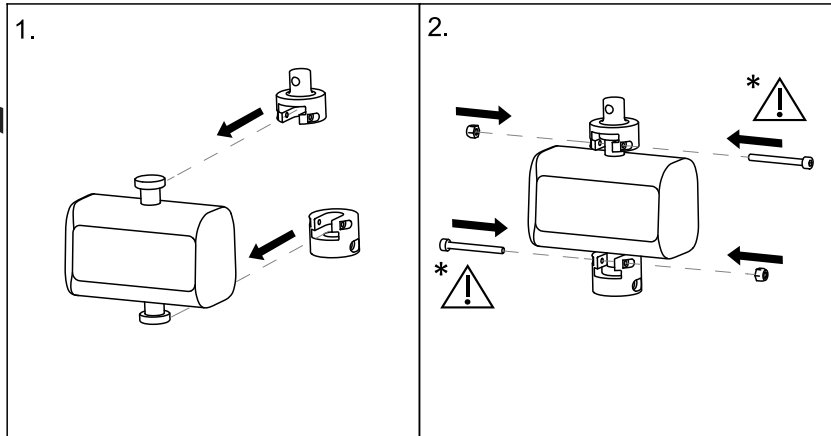

Installing the Wunder RS300 scale with SMARTLOCK®

This instruction is an extract from the service manual. The service manual is available in other languages and can be downloaded from the Invacare website. For more information contact the Invacare representative in your country.

Invacare Portugal, Lda
Rua Estrada Velha 949
4465-784 Leça do Balio
Portugal

Yes, you can.®

Installing the Wunder RS300 scale with a fixed spreader bar

This instruction is an extract from the service manual. The service manual is available in other languages and can be downloaded from the Invacare website. For more information contact the Invacare representative in your country.