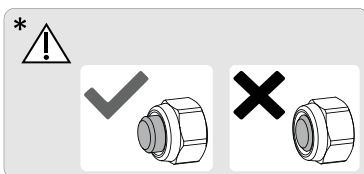

Installing the Wunder RS300 scale with SMARTLOCK®

This instruction is an extract from the service manual. The service manual is available in other languages and can be downloaded from the Invacare website. For more information contact the Invacare representative in your country.

Invacare Portugal, Lda
Rua Estrada Velha 949
4465-784 Leça do Balio
Portugal

Yes, you can.®

Installing the Wunder RS300 scale with a fixed spreader bar

This instruction is an extract from the service manual. The service manual is available in other languages and can be downloaded from the Invacare website. For more information contact the Invacare representative in your country.