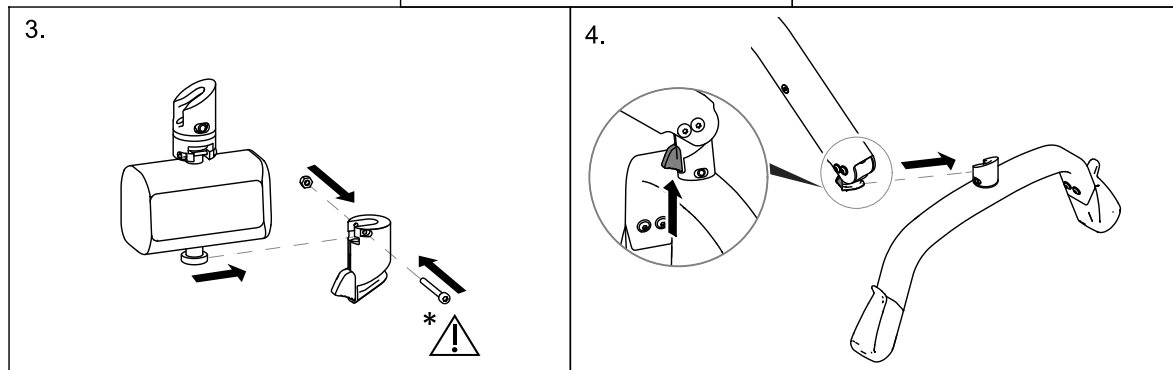

Installing the Wunder RS300 scale with SMARTLOCK®

This instruction is an extract from the service manual. The service manual is available in other languages and can be downloaded from the Invacare website. For more information contact the Invacare representative in your country.

Invacare Portugal, Lda
Rua Estrada Velha 949
4465-784 Leça do Balio
Portugal

Yes, you can.®

Installing the Wunder RS300 scale with a fixed spreader bar

This instruction is an extract from the service manual. The service manual is available in other languages and can be downloaded from the Invacare website. For more information contact the Invacare representative in your country.