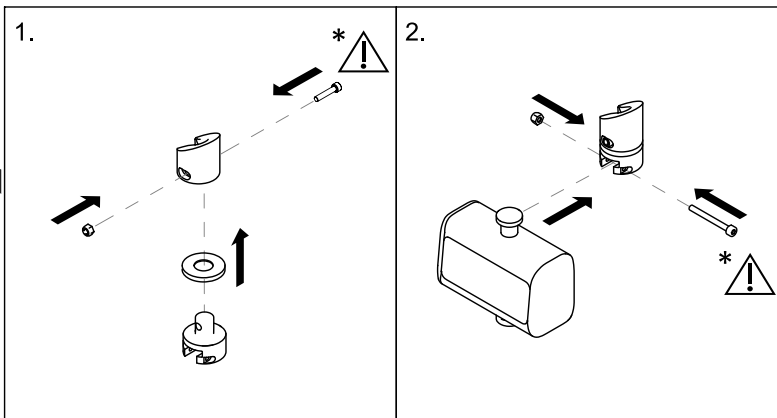

Installing the Wunder RS300 scale with SMARTLOCK®

This instruction is an extract from the service manual. The service manual is available in other languages and can be downloaded from the Invacare website. For more information contact the Invacare representative in your country.

Invacare Portugal, Lda
Rua Estrada Velha 949
4465-784 Leça do Balio
Portugal

Yes, you can.®

Installing the Wunder RS300 scale with a fixed spreader bar

This instruction is an extract from the service manual. The service manual is available in other languages and can be downloaded from the Invacare website. For more information contact the Invacare representative in your country.