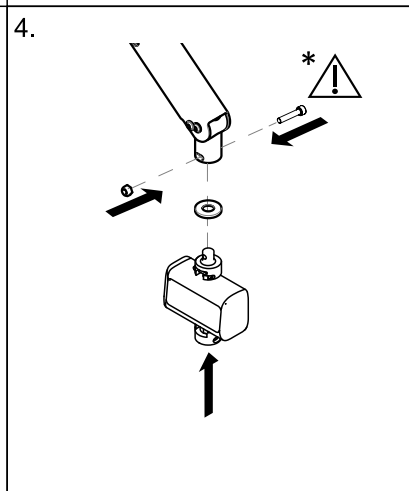

Installing the Wunder RS300 scale with SMARTLOCK®

This instruction is an extract from the service manual. The service manual is available in other languages and can be downloaded from the Invacare website. For more information contact the Invacare representative in your country.

Invacare Portugal, Lda
Rua Estrada Velha 949
4465-784 Leça do Balio
Portugal

Yes, you can.®

Installing the Wunder RS300 scale with a fixed spreader bar

This instruction is an extract from the service manual. The service manual is available in other languages and can be downloaded from the Invacare website. For more information contact the Invacare representative in your country.