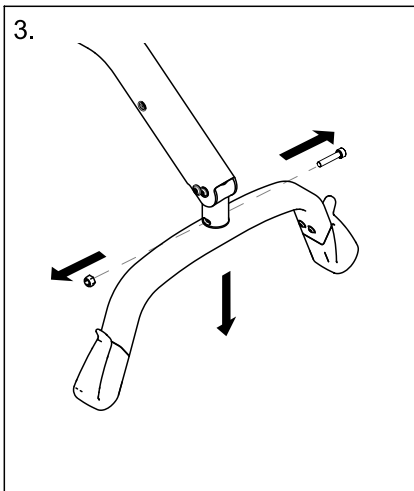

Installing the Wunder RS300 scale with SMARTLOCK®

This instruction is an extract from the service manual. The service manual is available in other languages and can be downloaded from the Invacare website. For more information contact the Invacare representative in your country.

Invacare Portugal, Lda
Rua Estrada Velha 949
4465-784 Leça do Balio
Portugal

Yes, you can.®

Installing the Wunder RS300 scale with a fixed spreader bar

This instruction is an extract from the service manual. The service manual is available in other languages and can be downloaded from the Invacare website. For more information contact the Invacare representative in your country.