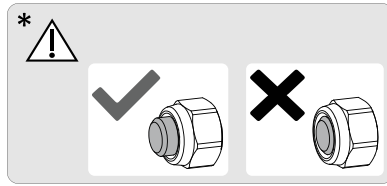

Installing the Wunder RS300 scale with SMARTLOCK®

This instruction is an extract from the service manual. The service manual is available in other languages and can be downloaded from the Invacare website. For more information contact the Invacare representative in your country.

Invacare Portugal, Lda
Rua Estrada Velha 949
4465-784 Leça do Balio
Portugal

Yes, you can.®

Installing the Wunder RS300 scale with a fixed spreader bar

This instruction is an extract from the service manual. The service manual is available in other languages and can be downloaded from the Invacare website. For more information contact the Invacare representative in your country.