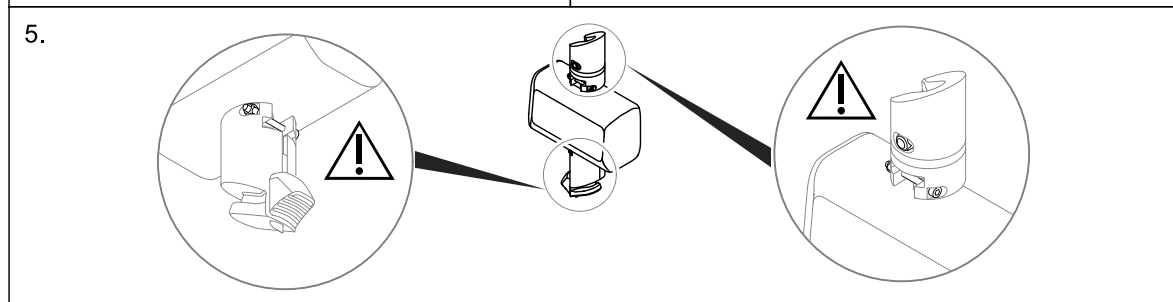

Installing the Wunder RS300 scale with SMARTLOCK®

This instruction is an extract from the service manual. The service manual is available in other languages and can be downloaded from the Invacare website. For more information contact the Invacare representative in your country.

Invacare Portugal, Lda
Rua Estrada Velha 949
4465-784 Leça do Balio
Portugal

Yes, you can.®

Installing the Wunder RS300 scale with a fixed spreader bar

This instruction is an extract from the service manual. The service manual is available in other languages and can be downloaded from the Invacare website. For more information contact the Invacare representative in your country.